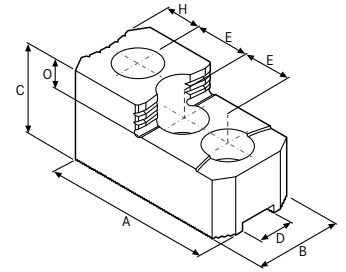

Reversible top jaw, hardened

Delivery

3 pieces in a set

Technical Data

Product number	1026943 512
Manufacturer Part Number	22640173
EAN Code	4050293683066
Commodity Code	84669360

Hommel Hercules Werkzeughandel GmbH & Co. KG