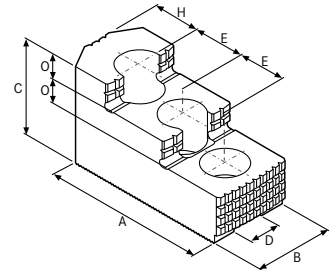

Reversible top jaw, hardened with teeth

ATORN

Delivery

3 pieces in a set

Technical Data

Product number	1026943 029
Manufacturer Part Number	22640133
EAN Code	4050293682663
Commodity Code	84669360