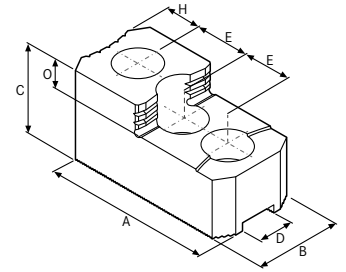

Reversible top jaw, hardened

Delivery

3 pieces in a set

Technical Data

Product number	1026943 011
Manufacturer Part Number	22640823
EAN Code	4050293689563
Commodity Code	84669360