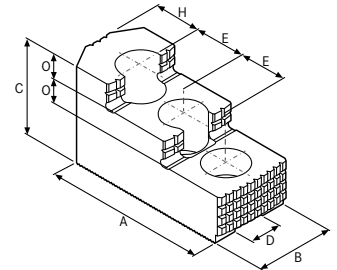

Reversible top jaw, hardened with teeth

ATORN

Delivery

3 pieces in a set

Technical Data

Product number	1026943 416
Manufacturer Part Number	22640156
EAN Code	4050293682892
Commodity Code	84669360