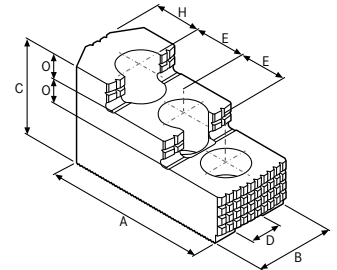

Reversible top jaw, hardened with teeth

ATORN

Delivery

3 pieces in a set

Technical Data

Product number	1026943 418
Manufacturer Part Number	22640158
EAN Code	4050293682915
Commodity Code	84669360