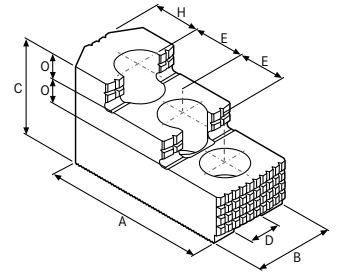

Reversible top jaw, hardened with teeth

ATORN

Delivery

3 pieces in a set

Technical Data

Product number	1026943 424
Manufacturer Part Number	22640164
EAN Code	4050293682977
Commodity Code	84669360