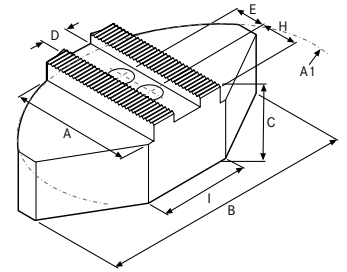

Segment jaws

ATORN

Delivery

3 pieces in a set

Technical Data

Product number	1026948 014
Manufacturer Part Number	22640595
EAN Code	4050293687286
Commodity Code	84669360