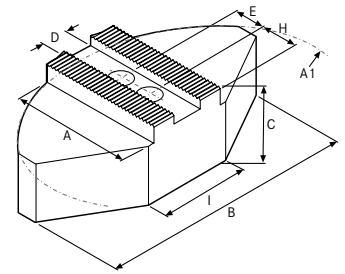

Segment jaws

ATORN

Delivery

3 pieces in a set

Technical Data

Product number	1026948 217
Manufacturer Part Number	22640611
EAN Code	4050293687446
Commodity Code	84669360