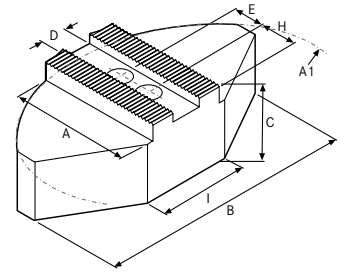

Segment jaws

ATORN

Delivery

3 pieces in a set

Technical Data

Product number	1026948 216
Manufacturer Part Number	22640609
EAN Code	4050293687422
Commodity Code	84669360