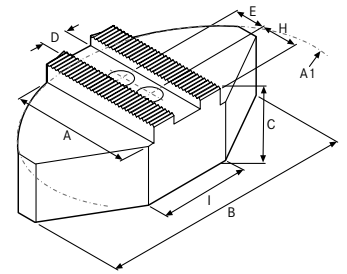

Segment jaws

ATORN

Delivery

3 pieces in a set

Technical Data

Product number	1026948 221
Manufacturer Part Number	22640619
EAN Code	4050293687521
Commodity Code	84669360