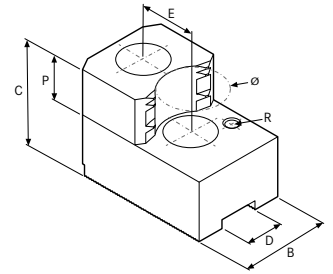

Gripper jaws external clamping, hardened

Delivery

3 pieces in a set

Technical Data

Product number	1026940 235
Manufacturer Part Number	22640076
EAN Code	4050293682090
Commodity Code	84669360

Hommel Hercules Werkzeughandel GmbH & Co. KG