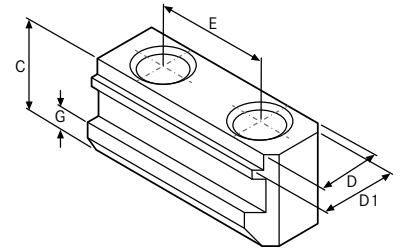

**T-sliding block**

**Technical Data**

Product number	<b>1026954 012</b>
Manufacturer Part Number	22640720
EAN Code	4050293688535
Commodity Code	84669360