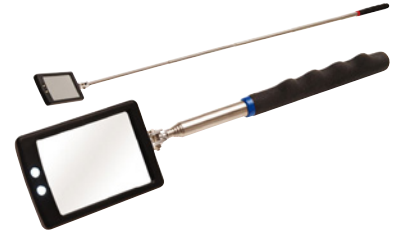

LED telescopic inspection mirror

Execution

- Inspection mirror with handy non-slip telescopic handle
- Mirror can be folded in and rotated
- With 2 LEDs

Technical Data

Product number	1039209 101
Length	285 mm
Max. extension length	870 mm
Length of mirror	62 mm
Width of mirror	41 mm
Manufacturer Part Number	9302
EAN Code	4048769016821
Commodity Code	85131000