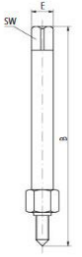

Execution

- Ensat screw-in tool M8

Technical Data

| | |
|--------------------------|-------------|
| Product number | 1004148 244 |
| Manufacturer Part Number | 5773680 |
| Commodity Code | 82079091 |